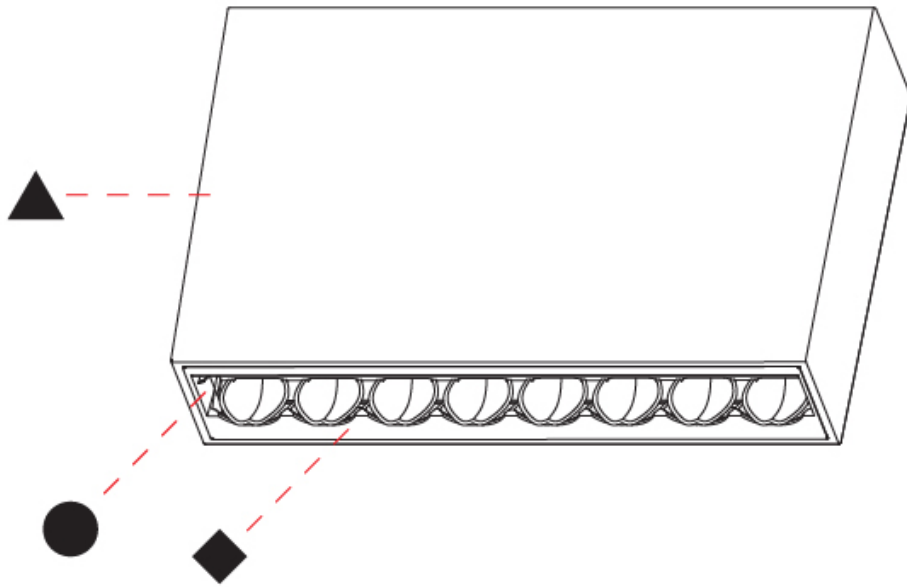

OPTICAL

Adjustability: Fixed

RATINGS AND CERTIFICATIONS

Certified By: Certified for North American Standards
 IP rating: IP20

MAGIQ HOLLOW WALLWASH SURFACE

A3D188-

PROJECT	_____
TYPE	_____
SPECIFIER	_____
QUANTITY	_____
DATE	_____