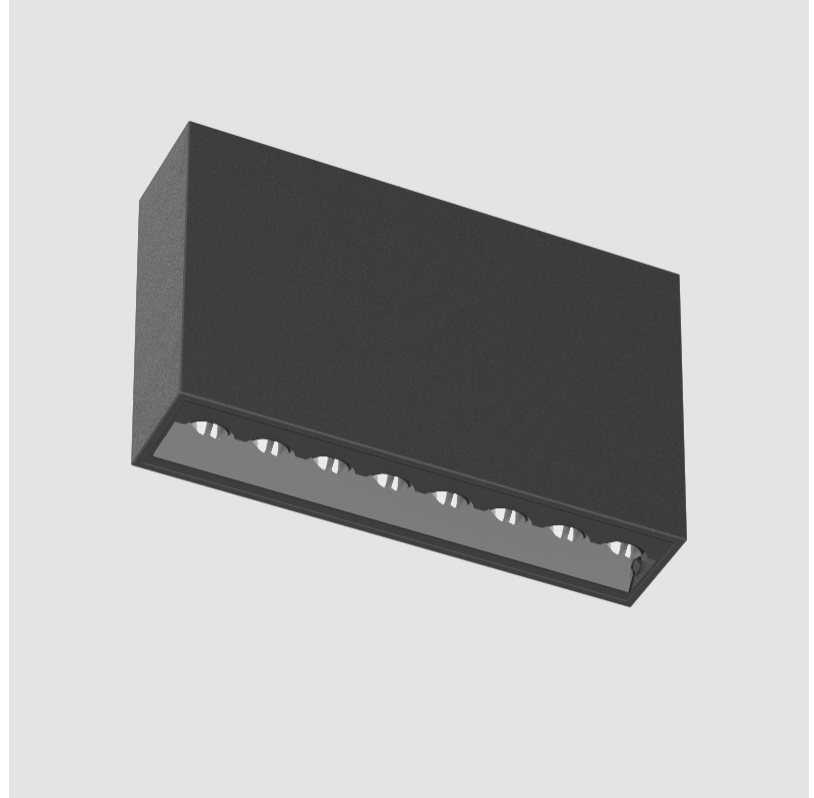

GENERAL

Series: Magiq Hollow Wallwash
Subseries: Magiq Hollow Wallwash
Brand: Prolicht
Division: Architectural
Mounting Type: Surface
Mounting Location: Ceiling
Subcategory: Wallwash

PHYSICAL

Shape: Rectangle
Length (mm): 174
Length (in): 6 ⁷/₈
Width (mm): 42
Width (in): 1 ⁵/₈
Height (mm): 109
Height (in): 4 ⁵/₁₆
Light Distribution: Direct
Fixture Finish: SSR / BKV / CWI / CRY / HAB / UFT / ITA / RUA / FTG / MYG / LOD / PUS / FRO / FUP / KIA / POP / BLS / SPG / MEY / GOH / GUM / CHC / COM / ABZ / JAG / OBR / MOS / ROR
Holder Finish: WHI / BLK
Fixture Material: Aluminum Die Cast

ELECTRICAL

Lamp Type: LED (Zhaga Standard)
Input Wattage (W): 19
Total Output Wattage (W): 17.3
Dimming: Tri-Mode (Non-Dimming and Phase Dimming (120Vac only) and 0-10V Dimming)
Driver Included: Yes
Driver Location: Integrated
Driver Type: Constant Current - Universal
Driver Class: Class 1
Input Voltage (V): 120 - 277
Constant Current (MA): 700mA

LED

Number of LEDs: 4
Color Temperature (°K): 2700 / 3000 / 3500 / 4000
Max. Delivered Lumen (lm): 1270 / 1270 / 1513 / 1544
Nominal Lumen (lm): 1492 / 1492 / 1778 / 1814
CRI: >90 CRI
Efficiency (%): 80
Lamp Life (hrs): 50000

OPTICAL

Adjustability: Fixed

RATINGS AND CERTIFICATIONS

Certified By: Certified for North American Standards
IP rating: IP20